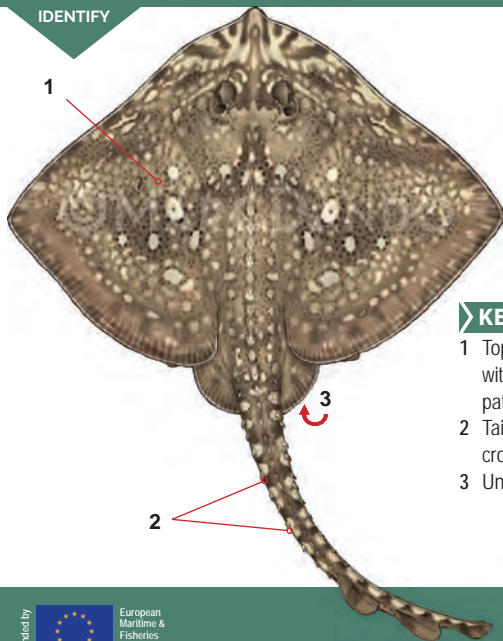

# Thornback Ray

*Raja clavata*

RJC

## COMMON NAMES

THORNBACK RAY, Thornback Skate, Roker.

## DEPTH RANGE

From 10 to 300m.

## KEY ID FEATURES

- 1 Top-side dark brown to light grey with marbled pattern. Highly variable patterning and colouring.
- 2 Tail with alternating light and dark crossbars.
- 3 Under-side white with dark margins.